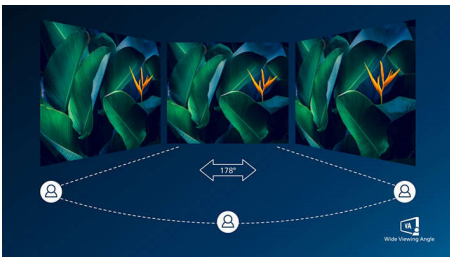

VA-Monitor

Der Philips VA-LED-Monitor verwendet eine erweiterte Multi-Domain Vertical Alignment-Technologie, wodurch Sie statische Kontrastverhältnisse für besonders lebendige und helle Bilder erhalten. Herkömmliche Büro-Anwendungen werden mit Leichtigkeit angezeigt, besonders geeignet ist er aber für Fotos, das Surfen im Internet, Filme, Spiele und anspruchsvolle Grafikanwendungen. Dank der optimierten Pixelverwaltungstechnologie haben Sie einen extra breiten Betrachtungswinkel von 178/178 Grad, der gestochen scharfe Bilder ermöglicht.