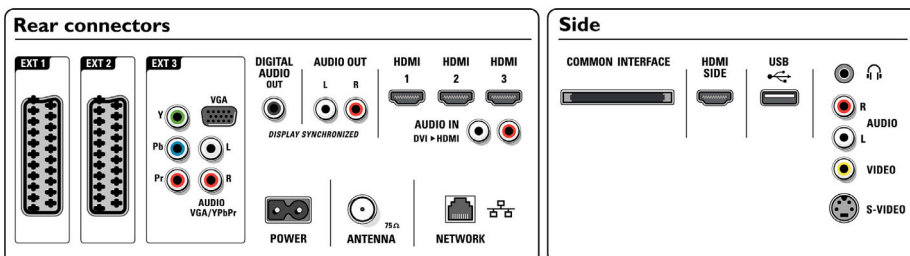

Loudspeakers

- Built-in speakers: 2
- Loudspeaker types: 2 integrated subwoofers, Dome tweeter

Connectivity

- EasyLink (HDMI-CEC): One touch play, System audio control, System standby
- Front / Side connections: HDMI v1.3, S-video in, CVBS in, Audio L/R in, Headphone Out, USB
- Ext 1 Scart: Audio L/R, CVBS in, RGB
- Ext 2 Scart: Audio L/R, CVBS in, RGB
- Other connections: Analog audio Left/Right out, S/PDIF out (coaxial), Common Interface
- PC network link: DLNA 1.0 certified
- Ext 3: YPbPr, Audio L/R in, VGA PC-in

- Ext 4: HDMI v1.3
- Ext 5: HDMI v1.3
- Ext 6: HDMI v1.3

Power

- Mains power: AC 220 - 240 V +/- 10%
- Ambient temperature: 5 °C to 35 °C
- Power consumption: 278 W
- Standby power consumption: 0,15 W
- Power (Energy saving mode): 190 W

Accessories

- Included accessories: RF antenna cable, Power cord, Quick start guide, User Manual, Warranty certificate, Remote Control, Batteries for remote control

Dimensions

- Set Width: 1170 mm
- Set Height: 736 mm
- Set Depth: 125 mm
- Product weight: 45 kg
- Set height (with stand): 801 mm
- Set depth (with stand): 297 mm
- Product weight (+stand): 50 kg
- Box width: 1274 mm
- Box height: 943 mm
- Box depth: 331 mm
- Weight incl. Packaging: 50 kg
- Stand width: 650 mm
- Wall mount compatible: 400 x 400 mm