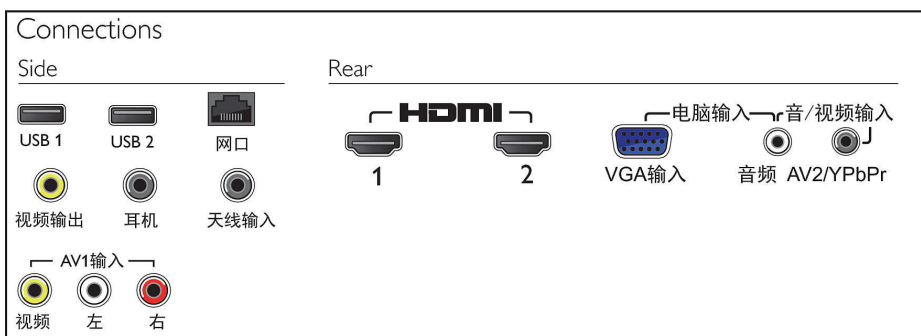

Multimedia Applications

- Video Playback Formats: Containers: AVI, MKV, H264/MPEG-4 AVC, MPEG-1, MPEG-2, MPEG-4
- Music Playback Formats: LPCM, MP3, MPEG1 L1/2
- Subtitles Formats Support: .SRT
- Picture Playback Formats: JPEG, BMP, GIF, PNG

User Interaction

- Firmware upgradeable: Firmware upgradeable via USB
- Signal strength indication
- Electronic Program Guide*: 8days Electronic Program Guide

Sound

- Output power (RMS): 2x 10W
- Sound Enhancement: Auto Volume Leveler, Bass Control