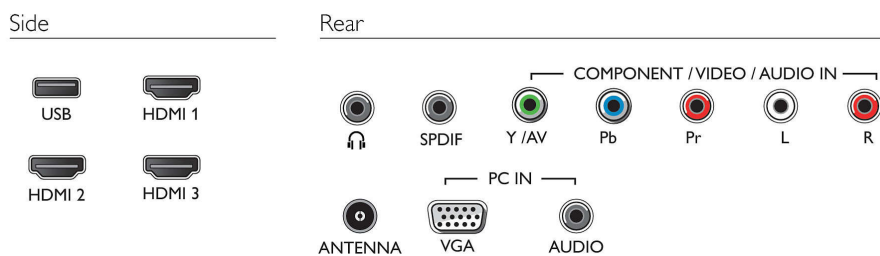

Connections

Issue date 2023-10-05

Version: 2.0.2

EAN: 87 18863 00884 3

© 2023 Koninklijke Philips N.V.
All Rights reserved.

Specifications are subject to change without notice.
Trademarks are the property of Koninklijke Philips N.V.
or their respective owners.

www.philips.com