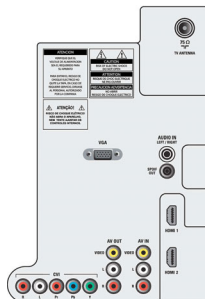

Sound

- Output power (RMS): 20W
- Sound System: Mono, Nicam Stereo, Stereo
- Sound Enhancement: Auto Volume Leveller, Incredible Surround, Smart Sound, Treble and Bass Control

Loudspeakers

- Built-in speakers: 2

Connectivity

- AV 1: Audio L/R in, YPbPr
- AV 2: Audio L/R in, CVBS in
- EasyLink (HDMI-CEC): One touch play, EasyLink, Remote control pass-through, System audio control, System standby
- Front / Side connections: HDMI v1.3, S-video in, CVBS in, Audio L/R in, Headphone Out, USB
- HDMI 1: HDMI v1.3
- HDMI 2: HDMI v1.3
- Other connections: Monitor out, CVBS, L/R (cinch), PC-in VGA + Audio L/R in, S/PDIF out (coaxial)

Power

- Mains power: 220-240V, 50/60Hz
- Ambient temperature: 5 °C to 35 °C
- Power consumption: 235 W
- Standby power consumption: 0.15 W (typical)

Accessories

- Included accessories: Tabletop swivel stand, Power cord, Quick start guide, User Manual, Remote Control, Batteries for remote control

Dimensions

- Set Width: 996 mm
- Set Height: 602.5 mm
- Set Depth: 88 mm
- Product weight: 17.55 kg
- Set width (with stand): 996 mm
- Set height (with stand): 655.5 mm
- Set depth (with stand): 260 mm
- Product weight (+stand): 20.45 kg
- Box width: 1243 mm
- Box height: 702 mm
- Box depth: 280 mm
- Weight incl. Packaging: 26 kg
- Wall mount compatible: 400 x 400 mm

Rear connectors

Side