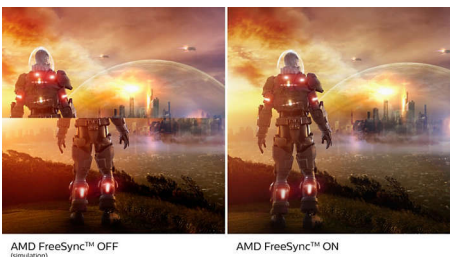

Ultra-smooth gaming

Gaming shouldn't be a choice between choppy gameplay or broken frames. With the new

Philips monitor it doesn't have to be. Get fluid, artifact-free performance at virtually any framerate with AMD FreeSync™ technology, smooth quick refresh and ultra-fast response time.