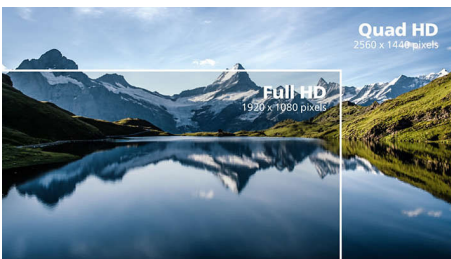

Crystalclear images

These Philips screens deliver Crystalclear, Quad HD 2560x1440 or 2560x1080 pixel images. Utilizing high performance panels with high density pixel count, enabled by high bandwidth sources like USB-C, Displayport, HDMI, these new displays will make your images and graphics come alive. Whether you are demanding professional requiring extremely detailed information for CAD-CAM solutions, using 3D graphic applications or a financial wizard working on huge spreadsheets, Philips displays will give you Crystalclear images.