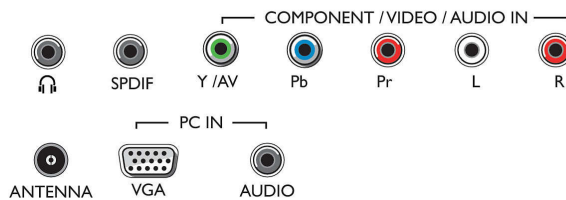

Highlights

Three HDMI with Easylink

Avoid cable clutter with a single cable to carry both picture and audio signals from your devices to your TV. HDMI uses uncompressed signals, ensuring the highest quality from source to screen. Together with Philips Easylink, you'll need only one remote control to perform most operations on your TV, DVD, Blu-ray, set top box or home theatre system.

USB (photos, music, video)

Share the fun. Connect your USB memory-stick, digital camera, mp3 player or other multimedia device to the USB port on your TV to enjoy photos, videos and music with the easy to use onscreen content browser.

PC input (VGA)

Use your TV as a monitor. Simply connect using a VGA cable and you are ready to go.

Digital Crystal Clear

For natural looking pictures from any source, Philips created Digital Crystal Clear. Whether you're indulging in your favorite shows, movies, the news, or are simply having a few friends over for a night in, you'll enjoy it all in optimal contrast, color and sharpness.

Connections

Side

Rear

Issue date 2023-07-23

Version: 2.0.2

EAN: 87 18863 00885 0

© 2023 Koninklijke Philips N.V.
All Rights reserved.

Specifications are subject to change without notice.
Trademarks are the property of Koninklijke Philips N.V.
or their respective owners.