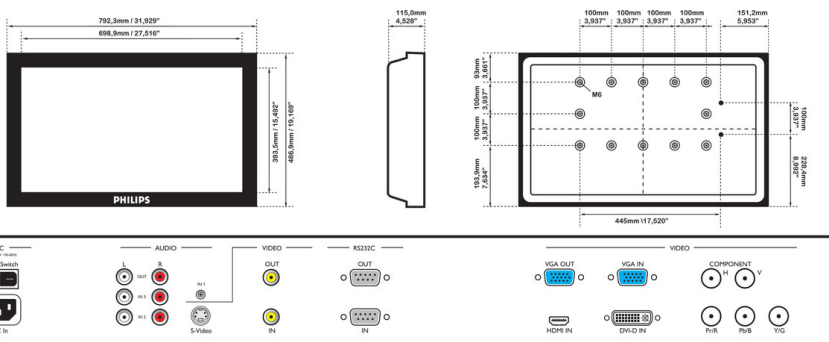

Convenience

- Placement: Portrait, Landscape
- Tiled Matrix: 5 x 5
- Picture in picture: PBP, PIP, POP
- Screen-saving functions: Pixel shift, Low bright
- Signal Loop Through: RS232, VGA
- Keyboard control: Hidden, Lockable
- Remote control signal: Lockable
- Ease of installation: Carrying Handles
- Energy-saving functions: Smart Power
- Picture performance: Advanced colour control
- Network controllable: RS232

Dimensions

- Bezel thickness: 4.6 cm/1.81 inch
- Set dimensions (W x H x D): 792 x 487 x 115 mm
- Set dimensions in inch (W x H x D): 31.2 x 19.2 x 4.5 inch
- Set dimensions with stand (H x D): 531 x 205 mm
- Set dimensions with stand in inch (H x D): 20.9 x 8.1 inch
- Product weight: 11.95 kg
- Product weight (lb): 26.35
- VESA Mount: 200 x 200 mm, 400 x 200 mm

Operating conditions

- Temperature range (operation): 0 - 40 °C
- Relative humidity: 5 - 90 %
- MTBF: 50,000 hour(s)

Power

- Mains power: 90-264 VAC, 50/60 Hz
- Consumption (On mode): Typ. 67 W
- Standby power consumption: <1 W

Sound

- Built-in speakers: 2 x 7 W (8 ohm)

Accessories

- Included accessories: Remote Control, Batteries for remote control, AC Power Cord, VGA cable, User manual on CD-ROM, Quick start guide, Tabletop stand
- Optional accessories: Fixed wall mount, Flexible wall mount, Ceiling mount

Miscellaneous

- Bezel: metallic anthracite
- Warranty: Europe/North America: 3 years

Issue date 2022-05-11

Version: 5.4.3

12 NC: 8670 000 58235
EAN: 87 12581 51555 3

© 2022 Koninklijke Philips N.V.
All Rights reserved.

Specifications are subject to change without notice.
Trademarks are the property of Koninklijke Philips N.V.
or their respective owners.

www.philips.com