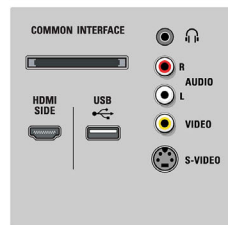

Tuner/Reception/Transmission

- Aerial Input: 75 ohm coaxial (IEC75)
- Tuner bands: Hyperband, S-Channel, UHF, VHF
- TV system: DVB COFDM 2K/8K
- Digital TV: DVB Terrestrial *, DVB-T MPEG4*, DVB-C MPEG4*, MHEG
- Video Playback: NTSC, SECAM, PAL

Multimedia Applications

- Multimedia connections: Ethernet-UTP5, USB, Wi-Fi 802.11g (built in)
- Playback Formats: MP3, WMA v2 up to v9.2,

Rear connectors

Side

Specifications

Slideshow files (.alb), JPEG Still pictures, MPEG1, MPEG2, MPEG4, AVI, H.264/MPEG-4 AVC, MPEG-Program-stream PAL, WMV9/VC1

Convenience

- Child Protection: Child Lock+Parental Control
- Ease of Installation: Auto Program Naming, Automatic Channel Install(ACI), Automatic Tuning System (ATS), Autostore, Fine Tuning, PLL Digital Tuning, Plug & Play
- Ease of Use: Auto Volume Leveller (AVL), Delta Volume per preset, Graphical User Interface, On Screen Display, Program List, Settings assistant Wizard, Side Control, Connectivity assistant, Automatic setup wizard, Demo mode, Onscreen Usermanual, Touch control buttons, Favorite program selection, Iconic home screen, Mozaic channel grid
- Connection Enhancement: Easy link
- Screen Format Adjustments: Auto Format, Movie expand 16:9, Super Zoom, Widescreen, unscaled (1080p dot by dot)
- Multimedia: Digital media reader (browser), USB autobreak-in, DLNA media Browser, Net TV services
- Electronic Program Guide: Now + Next EPG, 8day Electronic Program Guide*
- Remote Control: DVD, DVD-R, Sat, STB (Set-Top Box), Universal, HTS (Home Theater System)
- Remote control type: RC4496
- Teletext: 1200 page Hypertext
- Firmware upgradeable: Firmware auto upgrade wizard, Firmware upgradeable via USB
- Picture in Picture: Text dual screen
- Smart mode: Game, Cinema, Personal, Power saver, Standard, Vivid