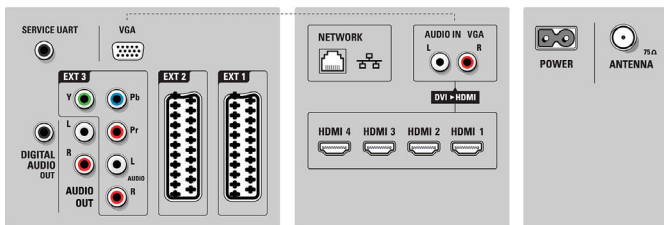

Tuner/Reception/Transmission

- Aerial Input: 75 ohm coaxial (IEC75)
- Tuner bands: Hyperband, S-Channel, UHF, VHF
- TV system: DVB COFDM 2K/8K
- Digital TV: DVB Terrestrial *, DVB-T MPEG4*, DVB-C MPEG4*, MHEG
- Video Playback: NTSC, SECAM, PAL

Multimedia Applications

- Multimedia connections: Ethernet-UTP5, USB, Wi-Fi 802.11g (built in)
- Playback Formats: MP3, WMA v2 up to v9.2,

Rear connectors

Side

Specifications

Slideshow files (.alb), JPEG Still pictures, MPEG1, MPEG2, MPEG4, AVI, H.264/MPEG-4 AVC, MPEG-Program-stream PAL, WMV9/VC1