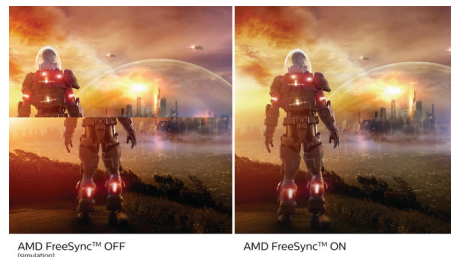

Ultra-smooth gaming

Gaming shouldn't be a choice between choppy gameplay or broken frames. With the new Philips monitor it doesn't have to be. Get fluid, artifact-free performance at virtually any framerate with AMD FreeSync™ technology, smooth quick refresh and ultra-fast response time.