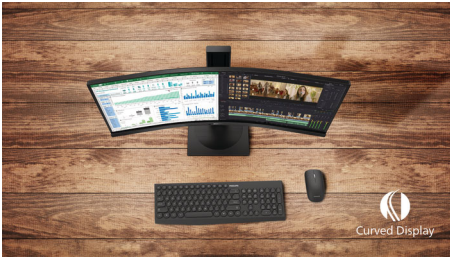

#### Superb Picture Quality

- Ultra Wide-Color wider range of colors for a vivid picture
- VA display delivers awesome images with wide viewing angles
- 16:9 Full HD display for crisp detailed images
- Effortlessly smooth gameplay with AMD FreeSync™ technology

#### Features designed for you

- Narrow border display for a seamless appearance
- Less eye fatigue with Flicker-free technology
- LowBlue Mode for easy on-the-eyes productivity
- HDMI ensures universal digital connectivity
- Built-in stereo speakers for multimedia
- DisplayPort connection for maximum visuals

## Curved display design

Desktop monitors offer a personal user experience, which suits a curve design very well. The curved screen provides a pleasant yet subtle immersion effect, which focuses on you at the center of your desk.

especially suitable for photos, web-browsing, movies, gaming, and demanding graphical applications. It's optimized pixel management technology gives you 178/178 degree extra wide viewing angle, resulting in crisp images.