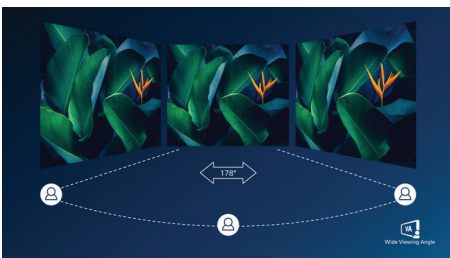

VA display

Philips VA LED display uses an advanced multi-domain vertical alignment technology which gives you super-high static contrast ratios for extra vivid and bright images. While standard office applications are handled with ease, it is

especially suitable for photos, web-browsing, movies, gaming, and demanding graphical applications. It's optimized pixel management technology gives you 178/178 degree extra wide viewing angle, resulting in crisp images.