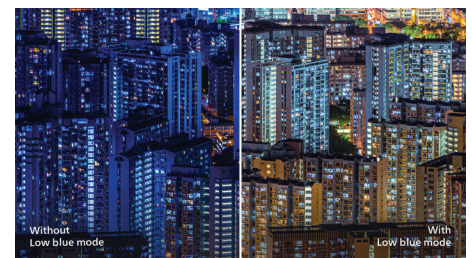

LowBlue Mode

Studies have shown that just as ultra-violet rays can cause eye damage, shortwave length blue light rays from LED displays can cause eye damage and affect vision over time. Developed for wellbeing, Philips LowBlue Mode setting uses a smart software technology to reduce harmful shortwave blue light.