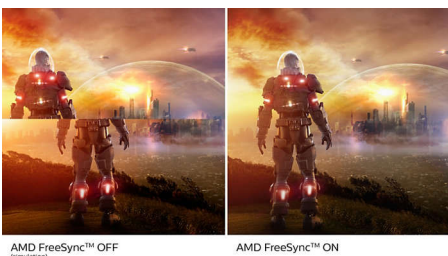

Ultra-smooth gaming

Gaming shouldn't be a choice between choppy gameplay or broken frames. With the new Philips monitor it doesn't have to be. Get fluid,

artifact-free performance at virtually any framerate with AMD FreeSync™ technology, smooth quick refresh and ultra-fast response time.