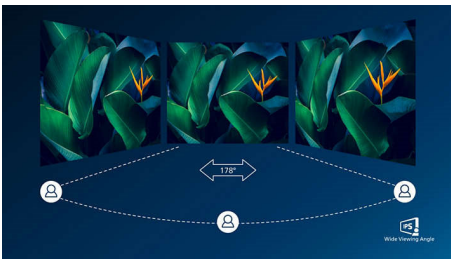

- SmartContrast for rich black details
- IPS LED wide view technology for image and color accuracy
- 4-sided frameless display

PHILIPS

Highlights

4-sided frameless

Extremely minimizing 4-sided bezels on this virtually frameless display gives minimalist look and offers an expansive viewing experience. Expand your productivity and make you focus on the vivid images with seamless visions. Significant wide view without distraction even multi monitor set-up in pivot mode.

IPS technology

IPS displays use an advanced technology which gives you extra wide viewing angles of 178/178 degree, making it possible to view the display from almost any angle. Unlike standard TN panels, IPS displays gives you remarkably crisp images with vivid colors, making it ideal not only for Photos, movies and web browsing, but also for professional applications which demand color accuracy and consistent brightness at all times.