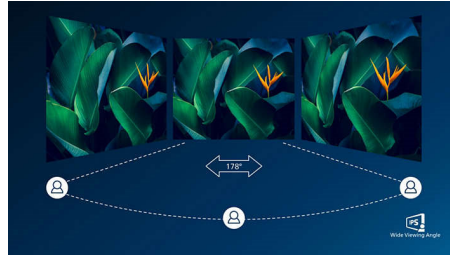

Crystalclear images

These Philips screens deliver Crystalclear, Quad HD 2560x1440 or 2560x1080 pixel images. Utilizing high performance panels with high density pixel count, enabled by high bandwidth sources like USB-C, Displayport, HDMI, these new displays will make your images and graphics come alive. Whether you are demanding professional requiring extremely detailed information for CAD-CAM solutions, using 3D graphic applications or a financial wizard working on huge spreadsheets,

Philips displays will give you Crystalclear images.

IPS technology

IPS displays use an advanced technology which gives you extra wide viewing angles of 178/178 degree, making it possible to view the display from almost any angle - even in 90 degree Pivot mode! Unlike standard TN panels, IPS displays gives you remarkably crisp images with vivid colors, making it ideal not only for Photos, movies and web browsing, but also for professional applications which demand color accuracy and consistent brightness at all times.