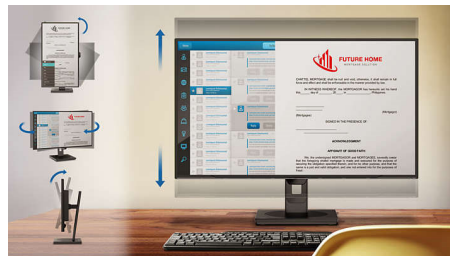

SmartErgoBase

The SmartErgoBase is a monitor base that delivers ergonomic display comfort and provides cable management. The base can swivel, tilt and rotate to various angles to ensure maximum comfort. The height adjustable stand guarantees the optimal viewing level, reducing the physical strains of a long workday, while cable management reduces cable clutter and keeps the workspace neat and professional.