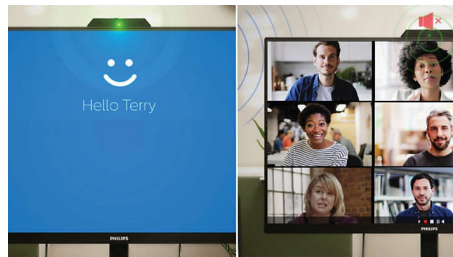

Webcam & noise cancelling mic

This Philips monitor comes with built-in 5MP webcam, noise cancelling microphone, and speakers. Making it perfect for working from home and collaborating remotely. The webcam is certified for Windows Hello. Equipped with advanced sensors for Windows Hello™ facial recognition, which conveniently logs you into your Windows devices in less than 2 seconds. The physical camera switch offers extra privacy when not in use. The noise-cancelling microphone and dual 5-watt integrated speakers deliver clear communications.