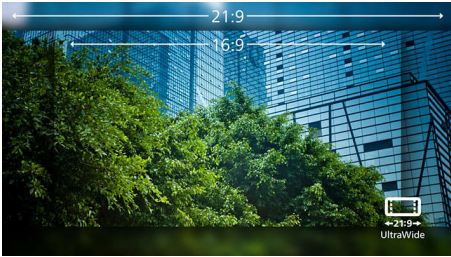

Highlights

UltraWide CrystalClear images

These Philips screens deliver CrystalClear, UltraWide Quad HD 3440 x 1440 pixel images. Utilizing high performance panels with high-density pixel count, 178/178 wide viewing angles, these new displays will make your images and graphics come alive. The UltraWide 21:9 format enables more productivity with more room for side-by-side comparisons and more viewable spreadsheet columns. Whether you are demanding professional requiring extremely detailed information for CAD-CAM solutions, or a financial wizard working on huge spreadsheets, Philips displays delivers CrystalClear images.