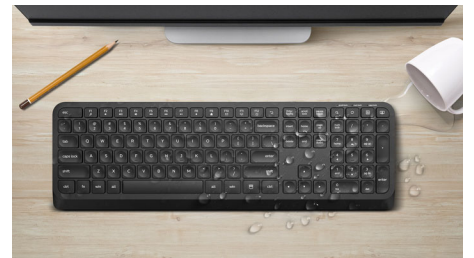

Keyboard designed for ultimate productivity

- Familiar layout for easy typing
- Low-profile keys for comfortable quiet typing
- Thin profile design looks great on your desk

Comfortable accurate control

- High definition optical tracking for smooth control
- Comfortable ergonomic mouse design feels great
- Ambidextrous shape feels good in right or left hand

Thin profile design

Thin profile design looks great on your desk

Smooth optical tracking

High definition optical tracking for smooth control

Comfortable ergonomic design

Comfortable ergonomic mouse design feels great

Ambidextrous mouse design

Ambidextrous shape feels good in right or left hand

Keystrokes for durability

Keys last millions of keystrokes for durability

Water resistant keys

Life can be messy. With this water resistant keyboard, the occasional spill or spray off is no problem. These keyboards are built to last.