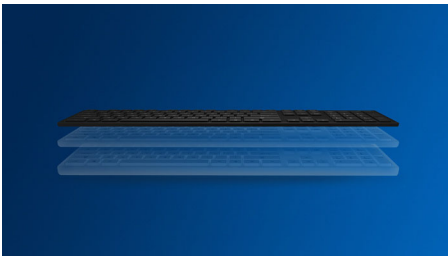

Keyboard designed for ultimate productivity

- Familiar layout for easy typing
- Low-profile keys for comfortable quiet typing
- Thin profile design looks great on your desk

Comfortable accurate control

- High definition optical tracking for smooth control
- Comfortable ergonomic mouse design feels great
- Ambidextrous shape feels good in right or left hand

PHILIPS

Keyboard-mouse combo
3 buttons 2.4GHz Wireless, Optical Sensor

SPT6324B/00

Highlights

Familiar keyboard layout

Familiar layout for easy typing

Quiet-typing

Low-profile keys for comfortable quiet typing

Thin profile design

Thin profile design looks great on your desk

Smooth optical tracking

High definition optical tracking for smooth control

Comfortable ergonomic design

Comfortable ergonomic mouse design feels great