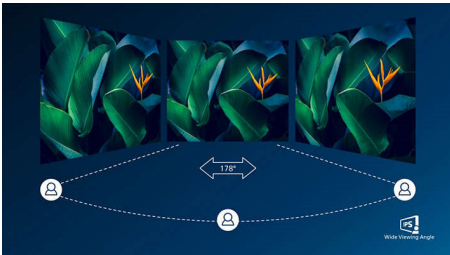

PHILIPS

Highlights

USB-C Docking with RJ45

Simplify all peripherals from monitor to PC using one-cable docking USB Type-C connector, including networking, high-resolution video output from PC to monitor, and surfing on the Internet without an additional network cable, even without a LAN port on your notebook. RJ45 connection through USB-C offers a fast and secure connection when needed. Getting the fastest data speeds allows you to transfer data from a HDD to your PC faster than ever. Additionally, USB-C with power delivery can even enable you to power and charge your notebook from the monitor, eliminating the need for extra power cables.

IPS technology

IPS displays use advanced technology that gives you extra-wide viewing angles of 178/178 degrees, making it possible to view the display from almost any angle — even in 90-degree Pivot mode! Unlike standard TN panels, IPS displays gives you remarkably crisp images with vivid colours, making it ideal not only for Photos, films and web browsing, but also for professional applications that demand colour accuracy and consistent brightness at all times.

DisplayPort-out

With DisplayPort-out you can connect multiple high-resolution displays with just one cable from your first display to the PC. The ability to daisy chain multiple displays enables you to maintain a clean desktop without the hassle of too many wires.