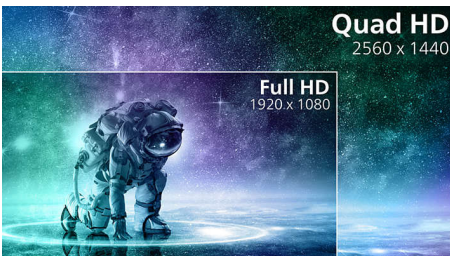

Crystalclear images

These Philips screens deliver Crystalclear, Quad HD 2560x1440 or 2560x1080 pixel

images. Utilizing high performance panels with high density pixel count, enabled by high bandwidth sources like USB-C, Displayport, HDMI, these new displays will make your images and graphics come alive. Whether you are demanding professional requiring extremely detailed information for CAD-CAM solutions, using 3D graphic applications or a financial wizard working on huge spreadsheets, Philips displays will give you Crystalclear images.