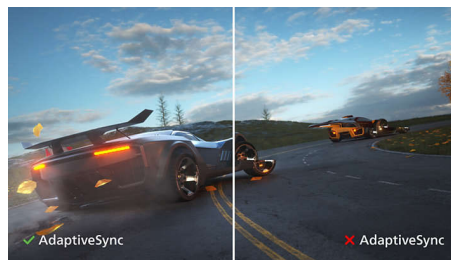

Adaptive-Sync technology

Gaming shouldn't be a choice between choppy gameplay or broken frames. Get fluid, artifact-free performance at virtually any framerate with Adaptive-Sync technology, smooth quick refresh and ultra-fast response time.

271V8/89