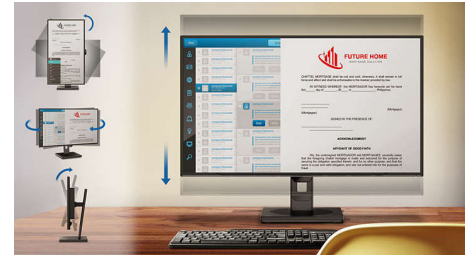

HDMI Ready

An HDMI-ready device has all the required hardware to accept High-Definition Multimedia Interface (HDMI) input. A HDMI cable enables high-quality digital video and audio all transmitted over a single cable from a PC or any number of AV sources (including set-top boxes, DVD players, A/V receivers and video cameras).

Built-in stereo speakers

A pair of high quality stereo speakers built into a display device. It can be visible front firing, or invisible down firing, top firing, rear firing, etc depending on model and design.

SmartErgoBase

The SmartErgoBase is a monitor base that delivers ergonomic display comfort and provides cable management. The base can swivel, tilt and rotate to various angles to ensure maximum comfort. The height adjustable stand guarantees the optimal viewing level, reducing the physical strains of a long workday, while cable management reduces cable clutter and keeps the workspace neat and professional.