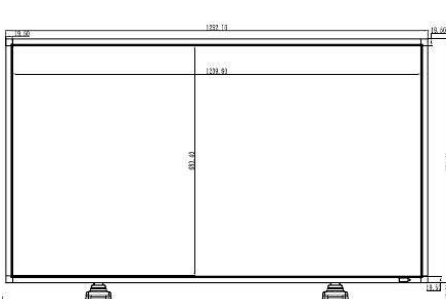

## Dimensions

- Bezel thickness: 19.5mm/0.8"
- Smart Insert mount: 300 x 320 x 64
- Set height (with stand): 773.2 mm
- Smart insert in inch (WxHxD): 11.81 x 11.89 x 2.52
- Set height (with stand) (inch): 30.4 inch
- Set Width: 1252.1 mm
- Product weight: 38.7 kg
- Set depth (with stand): 405.1 mm
- Set Height: 722.9 mm
- Set Depth: 121.8 mm
- Set depth (with stand) (inch): 15.95 inch
- Set Width (inch): 49.3 inch
- Set Height (inch): 28.5 inch
- Wall Mount: 400x400mm (Set), 100x100mm (Smart insert)
- Set Depth (inch): 4.8 inch
- Product weight (lb): 85.1 lb

## Product dimensions

- Width: 125 cm
- Height: 72.29 cm
- Depth: 12.3 cm
- Weight: 26.4 kg
- Height (with stand): 102.2 cm
- Depth (with stand): 42.3 cm
- Weight (with stand): 55.5 kg

## Packaging dimensions

- Height: 105 cm
- Width: 167 cm
- Depth: 30 cm
- Nett weight: 38.7 kg
- Gross weight: 42.3 kg
- Tare weight: 3.6 kg
- EAN: 87 12581 57932 6
- Number of products included: 1
- Packaging type: Carton