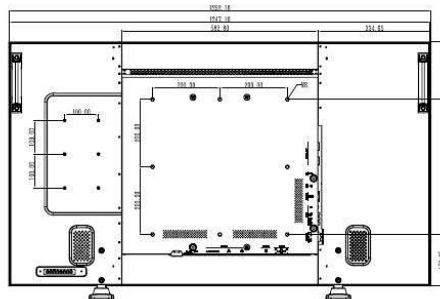

## Dimensions

- Bezel thickness: 19.5mm/0.8"
- Smart Insert mount: 300 x 320 x 64
- Set height (with stand): 773.2 mm
- Smart insert in inch (WxHxD): 11.81 x 11.89 x 2.52
- Set height (with stand) (inch): 30.4 inch
- Set Width: 1252.1 mm
- Product weight: 38.7 kg
- Set depth (with stand): 405.1 mm
- Set Height: 722.9 mm
- Set Depth: 121.8 mm
- Set depth (with stand) (inch): 15.95 inch
- Set Width (inch): 49.3 inch
- Set Height (inch): 28.5 inch
- Wall Mount: 400x400mm (Set), 100x100mm (Smart insert)
- Set Depth (inch): 4.8 inch
- Product weight (lb): 85.1 lb

## Product dimensions

- Width: 125 cm
- Height: 72.29 cm
- Depth: 12.3 cm
- Weight: 26.4 kg
- Height (with stand): 102.2 cm
- Depth (with stand): 42.3 cm
- Weight (with stand): 55.5 kg

## Packaging dimensions

- Height: 105 cm
- Width: 167 cm
- Depth: 30 cm
- Nett weight: 38.7 kg
- Gross weight: 42.3 kg
- Tare weight: 3.6 kg
- EAN: 87 12581 57932 6
- Number of products included: 1
- Packaging type: Carton