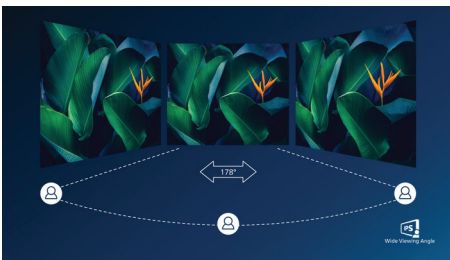

PHILIPS

4K UHD monitor
5000 series 27" (68.6 cm), 3840 x 2160 (4K UHD)

Highlights

UltraClear 4K UHD Resolution

These Philips displays utilize high performance panels to deliver UltraClear, 4K UHD (3840 x 2160) resolution images. Whether you are demanding professional requiring extremely detailed images for CAD solutions, using 3D graphics applications or a financial wizard working on huge spreadsheets, Philips displays will make your images and graphics come alive.

IPS technology

IPS displays use an advanced technology which gives you extra wide viewing angles of 178/178 degree, making it possible to view the display from almost any angle. Unlike standard TN panels, IPS displays gives you remarkably crisp images with vivid colors, making it ideal not only for Photos, movies and web browsing, but also for professional applications which demand color accuracy and consistent brightness at all times.