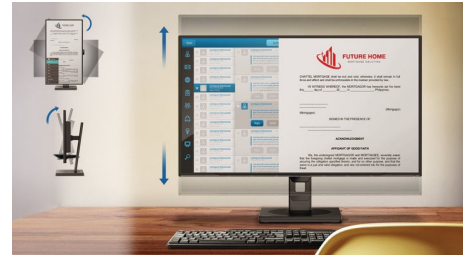

LowBlue Mode & Flicker-free

Our LowBlue Mode and Flicker-free technology have been developed to reduce eye strain and fatigue often caused by long hours in front of a monitor.

EasyRead mode

EasyRead mode for a paper-like reading experience

MultiView technology

With the ultra-high resolution Philips MultiView display you can now experience a world of connectivity. MultiView enables active dual connect and view so that you can work with multiple devices like a PC and notebook simultaneously, for complex multi-tasking.

27E1N5800E/89

Compact Ergo Base

The Compact Ergo Base is a people-friendly Philips monitor base that tilts, pivot and height-adjusts so each user can position the monitor for maximum viewing comfort and efficiency.