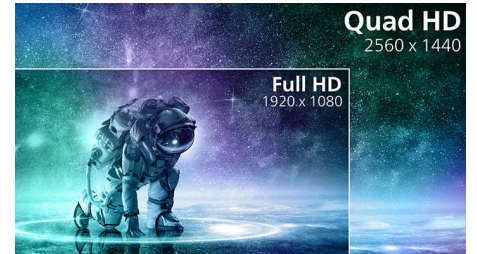

Crystalclear images

These Philips screens deliver Crystalclear, Quad HD 2560x1440 or 2560x1080 pixel images. Utilizing high performance panels with high density pixel count, enabled by high bandwidth sources like USB-C, Displayport, HDMI, these new displays will make your images and graphics come alive. Whether you are demanding professional requiring extremely detailed information for CAD-CAM solutions, using 3D graphic applications or a financial wizard working on huge spreadsheets, Philips displays will give you Crystalclear images.