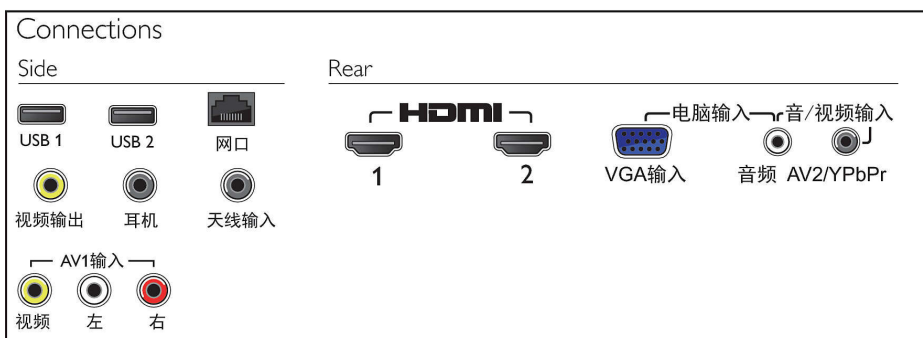

Specifications

Picture/Display

- Aspect ratio: 16:9
- Diagonal screen size (inch): 48 inch
- Diagonal screen size (metric): 122 cm
- Display: LED Full HD
- Panel resolution: 1920x1080p
- Picture enhancement: Digital Crystal Clear, 100 Hz Perfect Motion Rate

Multimedia Applications

- Video Playback Formats: Containers: AVI, MKV, H264/MPEG-4 AVC, MPEG-1, MPEG-2, MPEG-4
- Music Playback Formats: LPCM, MP3, MPEG1 L1/2
- Subtitles Formats Support: .SRT
- Picture Playback Formats: JPEG, BMP, GIF, PNG

User Interaction

- Firmware upgradeable: Firmware upgradeable via USB
- Signal strength indication
- Electronic Program Guide*: 8days Electronic Program Guide

Sound

- Output power (RMS): 2x 10W
- Sound Enhancement: Auto Volume Leveler, Bass Control