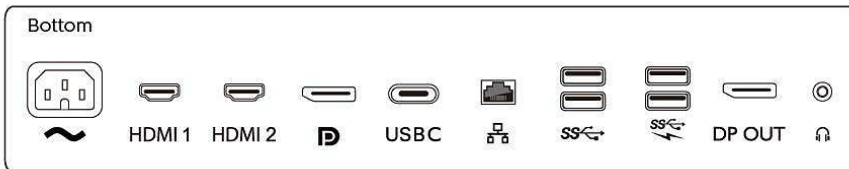

colours

- Colour gamut (typical): NTSC 90%*, sRGB 108%*, Adobe RGB 87%*
- Contrast ratio (typical): 1300:1
- SmartContrast: 50,000,000:1
- Response time (typical): 5 ms (Grey to Grey)*
- Viewing angle: 178° (H)/178° (V), @ C/R > 10
- Picture enhancement: SmartImage
- Effective viewing area: 697.3 (H) x 392.2 (V)
- Scanning Frequency: 30 - 160 kHz (H) / 23 - 80 Hz (V)
- sRGB
- Delta E: < 2
- Flicker-free
- Pixel Density: 140 PPI
- LowBlue Mode
- Display Screen Coating: Anti-Glare, 3H, Haze 25%
- SmartUniformity: 97~102 %
- EasyRead

USB

- Power delivery: USB PD version 2.0
- Super speed: Data and Video transfer
- DP: Built-in Display Port Alt mode
- USB-C max. power delivery: Up to 65 W (5 V/3 A; 9 V/3 A; 10 V/3 A; 12 V/3 A; 15 V/3 A; 20 V/3.25 A)
- USB-C: Reversible plug connector

Convenience

- Built-in Speakers: 3 W x 2
- Plug and Play Compatibility: DDC/CI, Mac OS X, sRGB, Windows 10 / 8.1 / 8 / 7
- User convenience: SmartImage, User 1, User 2, Menu, Power On/Off
- OSD Languages: Brazil Portuguese, Czech, Dutch, English, Finnish, French, German, Greek, Hungarian, Italian, Japanese, Korean, Polish, Portuguese, Russian, Simplified Chinese, Spanish, Swedish, Traditional Chinese, Turkish, Ukrainian