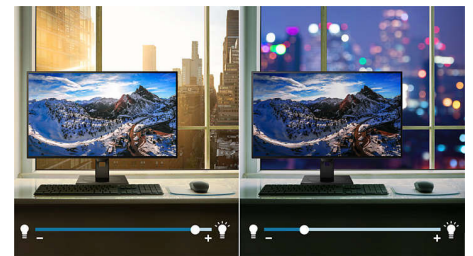

LightSensor

LightSensor uses a smart sensor to adjust the picture brightness depending on the light conditions in the room for the perfect picture with minimal power usage.