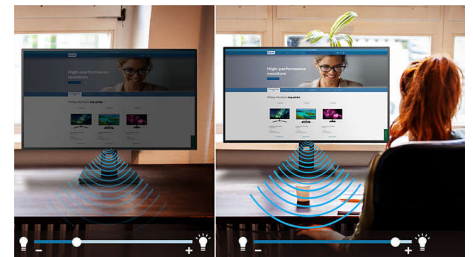

PowerSensor

PowerSensor is a built-in 'people sensor' that transmits and receives harmless infrared signals to determine if the user is present and automatically reduces monitor brightness when the user steps away from the desk, cutting energy costs by up to 70 percent and prolonging monitor life.