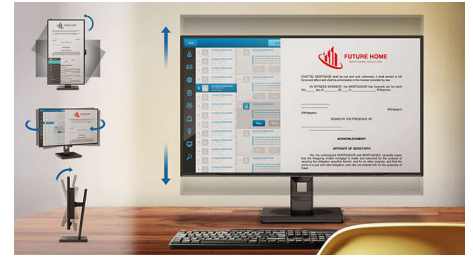

Built-in USB-C docking station

This Philips display features a built-in USB type-C docking station with power delivery. Its slim,

reversible USB-C connector allows for easy, one-cable docking. Keep it simple by connecting all your peripherals, like your keyboard, mouse and your RJ-45 Ethernet cable to the monitor's docking station. Simply connect your notebook to this monitor with a single USB-C cable to watch high-resolution video and transfer super-speed data while powering up and recharging your notebook at the same time.

MultiView technology

With the ultra-high resolution Philips MultiView display, you can now experience a world of connectivity. MultiView enables active dual connect and view so that you can work with multiple devices like a PC and notebook simultaneously, for complex multitasking.

SmartErgoBase

The SmartErgoBase is a monitor base that delivers ergonomic display comfort and provides cable management. The base can swivel, tilt and rotate to various angles to ensure maximum comfort. The height-adjustable stand guarantees the optimal viewing level, reducing the physical strains of a long workday, while cable management reduces cable clutter and keeps the workspace neat and professional.