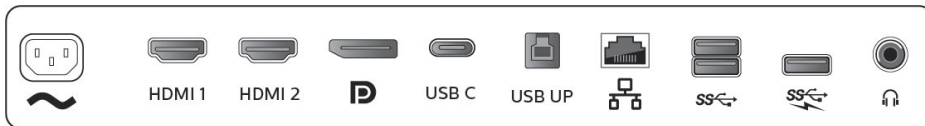

- Signal Input: DisplayPort 1.4* x 1, HDMI 2.0 b x 2, USB-C x 1 (upstream, power delivery up to 90 W)
- HDCP: HDCP 1.4 (HDMI / DP / USB-C), HDCP 2.2 (HDMI / DP / USB-C)
- USB Hub: USB 3.2 Gen 2, USB-B upstream x 1, USB-A downstream x 3 (with x 1 fast charge B.C 1.2)
- HBR3: HBR3 (USB-C)
- Audio (In/Out): Headphone out
- RJ45: Ethernet LAN up to 1G*, Wake on LAN
- Sync Input: Separate Sync

USB

- USB-C: Reversible plug connector
- Super speed: Data and Video transfer
- DP: Built-in Display Port Alt mode
- Power delivery: USB PD version 3.0
- USB-C max. power delivery: Up to 90W (5V/3A; 9V/3A; 10V/3A; 12V/3A; 15V/3A; 20V/4.5A)

Convenience

- Built-in Speakers: 5 W x 2
- Built-in webcam: Pop-up 2.0 megapixel FHD camera with microphone and LED indicator (for Windows 10 Hello)
- MultiView: PBP (2x devices)
- User convenience: SmartImage, Input, User, Menu, Power On/Off
- Control software: SmartControl
- OSD Languages: Brazil Portuguese, Czech, Dutch, English, Finnish, French, German, Greek, Hungarian, Italian, Japanese, Korean, Polish, Portuguese, Russian, Simplified Chinese, Spanish, Swedish, Traditional Chinese, Turkish, Ukrainian
- Other convenience: Kensington lock, VESA mount (100x100mm)
- Plug & Play Compatibility: DDC/CI, Mac OS X, sRGB, Windows 10 / 8.1 / 8 / 7

Stand

- Height adjustment: 130 mm
- Swivel: -/+ 20 degree
- Tilt: -5~15 degree

Power

- ECO mode: 43.3 W (typ.)
- On mode: 41.25 W (typ.) (EnergyStar test method)