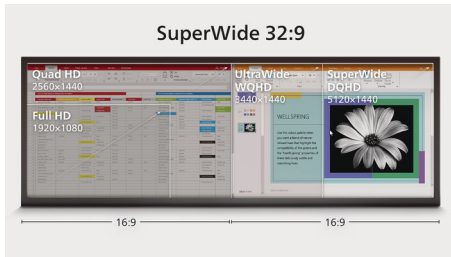

32:9 SuperWide curved LCD display
P Line 49 (48.8" / 124 cm diag.), 5120 x 1440 (Dual QHD)

499P9H1/89

Highlights

32:9 SuperWide

32:9 SuperWide 49" screen, with 5120 x 1440 resolution, is designed to replace multiscreen setups for massive wide view. It's like having two 27" 16:9 Quad HD displays side-by-side. SuperWide monitors offer screen area of dual monitors without the complicated setup.