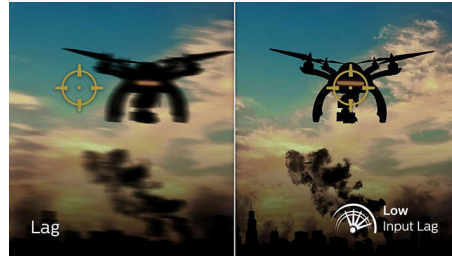

Low input lag

Input lag is the amount of time that elapses between performing an action with connected devices and seeing the result on screen. Low input lag reduces the time delay between entering a command from your devices to monitor, greatly improve on playing twitch-sensitive video games, particularly important to whom plays fast-paced, competitive games.