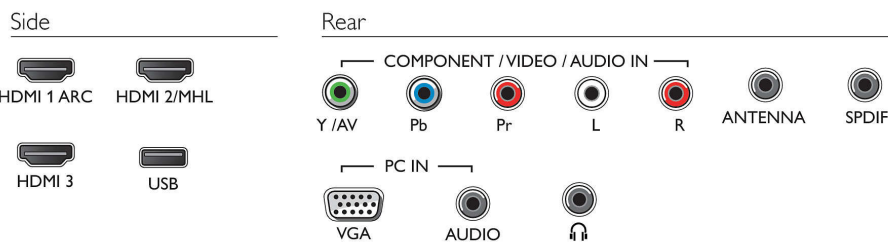

Sound

- Output power (RMS): 16W
- Sound Enhancement: Incredible Surround, Clear Sound, Auto Volume Leveler, Bass Control, Smart Sound

Connectivity

- Number of HDMI connections: 3
- Number of component in (YPbPr): 1
- EasyLink (HDMI-CEC): One touch play, Device Auto Power OFF, INlink Control, TV Auto Power On
- Number of USBs: 1
- Other connections: Digital audio out (coaxial), Audio in (VGA/DVI), Headphone out, PC-In VGA, Antenna IEC/IFC (ATV)

Power

- Mains power: AC 110 - 240V 50/60 Hz
- Ambient temperature: 5 °C to 35 °C
- Standby power consumption: < 0.5 W
- Power Saving Features: Auto switch-off timer, Eco mode, Picture mute (for radio)
- Off mode power consumption: < 0.5

Accessories

- Included accessories: Remote Control, Table top stand, Power cord, Quick start guide, Legal and safety brochure, Warranty Leaflet

Dimensions

- Set Width: 726 mm
- Set Height: 425 mm
- Set Depth: 77 mm
- Product weight: 4.8 kg
- Set width (with stand): 726 mm
- Set height (with stand): 464 mm
- Set depth (with stand): 181 mm
- Product weight (+stand): 5.1 kg
- Box width: 850 mm
- Box height: 510 mm
- Box depth: 131 mm
- Weight incl. Packaging: 7.3 kg
- Wall mount compatible: 100 x 100 mm

Connections

Issue date 2023-10-05

Version: 7.0.1

EAN: 87 18863 00438 8

© 2023 Koninklijke Philips N.V.
All Rights reserved.

Specifications are subject to change without notice. Trademarks are the property of Koninklijke Philips N.V. or their respective owners.

www.philips.com

* EPG and actual visibility (up to 8 days) is country and operator dependent.

* Energy consumption in kWh per year, based on the power consumption of the television operating 4 hours per day for 365 days. The actual energy consumption will depend on how the television is used.

* The TV supports DVB reception for 'Free to air' broadcast. Specific DVB operators may not be supported. An up to date list can be found in the FAQ section of the Philips support website. For some operators Conditional Access and subscription are required. Contact your operator for more information.

* (Philips) only compatible with specific Philips player device.