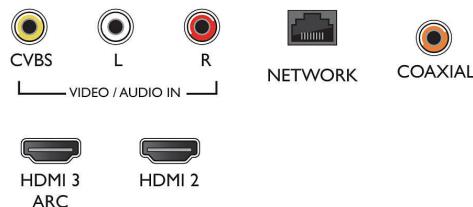

Connections

Side

Down

Issue date 2023-10-05

Version: 10.1.1

EAN: 87 18863 02187 3

© 2023 Koninklijke Philips N.V.
All Rights reserved.

Specifications are subject to change without notice.
Trademarks are the property of Koninklijke Philips N.V.
or their respective owners.

www.philips.com

* EPG and actual visibility (up to 8 days) is country and operator dependent.

* Smart TV app offerings vary per TV model and country. For more details please visit: www.philips.com/smarttv.

* Netflix movie programs are only available via your content provider set top box (not available on your TV). Please approach your content provider for Netflix subscription.