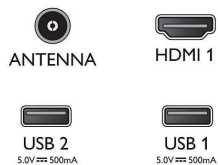

Specifications

Picture/Display

- Aspect ratio: 4:3/16:9, 16:9
- Display: 4K Ultra HD LED
- Panel resolution: 3840x2160
- Picture enhancement: Pixel Plus Ultra HD, HDR

Supported Display Resolution

- Computer inputs on all HDMI: @60Hz, up to 4K Ultra HD 3840x2160
- Video inputs on all HDMI: @ 24, 25, 30, 50, 60Hz, up to 4K Ultra HD 3840x2160p

Tuner/Reception/Transmission

- Digital TV: DTMB
- Video Playback: PAL
- MPEG Support: MPEG2, MPEG4
- HEVC support

Smart TV Features

- SmartTV apps*: Philips store
- Ease of Installation: Auto detect Philips devices, Device connection wizard, Network installation wizard, Settings assistant wizard
- Ease of Use: One-stop smart menu button,

Connections

Side

Down

Issue date 2023-10-05

Version: 10.1.1

EAN: 87 18863 02187 3

© 2023 Koninklijke Philips N.V.
All Rights reserved.

Specifications are subject to change without notice.
Trademarks are the property of Koninklijke Philips N.V.
or their respective owners.