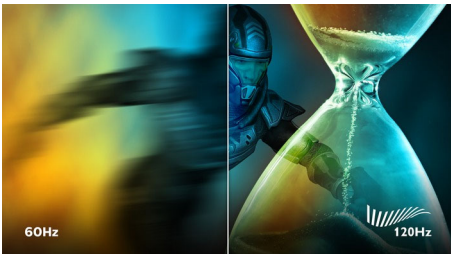

PHILIPS

4K HDR display with Ambiglow
Designed for Xbox Momentum, 55" (139.7 cm), 3840 x 2160 (4K UHD)

Highlights

Designed for Xbox

Unleash your console gaming. We partnered with the Xbox team to develop this Designed for Xbox display that is validated to deliver the optimal Xbox Series X visual performance the moment you plug it in.

4K / 120Hz Console gaming

Game with ultra-clear 4K resolution at a smooth 120Hz refresh rate when you connect your Xbox Series X & other next-gen consoles via one of multiple HDMI 2.1 connections. A faster refresh rate ensures less skipped frames, showing enemy movement in ultra-clear, smooth motion to easily target them.