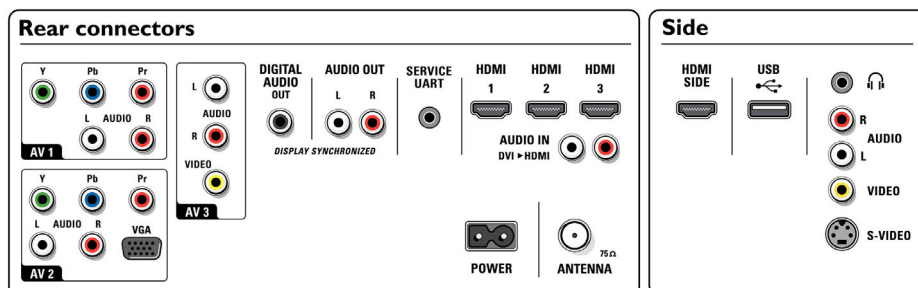

Sound

- Output power (RMS): 2 x 15W
- Sound System: Virtual Dolby Digital, BBE
- Sound Enhancement: Auto Volume Leveller, Digital Signal Processing, Dynamic Bass Enhancement, Graphic Equaliser, Smart Sound

Loudspeakers

- Built-in speakers: 2
- Loudspeaker types: 2 integrated subwoofers, Dome tweeter

Connectivity

- AV 1: (1, 2, 3Fh autoranging), Audio L/R in, CVBS in, S-Video, YPbPr
- AV 2: Audio L/R in, CVBS
- AV 3: (1, 2, 3Fh autoranging), Audio L/R in, VGA PC-in, YPbPr
- EasyLink (HDMI-CEC): One touch play, System audio control, System standby
- AV 4: Audio L/R in, HDMI v1.3
- Front / Side connections: HDMI v1.3, S-video in, CVBS in, Audio L/R in, Headphone Out, USB
- AV 5: HDMI v1.3
- AV 6: HDMI v1.3
- Other connections: Analog audio Left/Right out, S/PDIF out (coaxial), Common Interface

Power

- Mains power: AC 220 - 240 V +/- 10%
- Ambient temperature: 5 °C to 35 °C
- Power consumption: 275 (tbc) W
- Standby power consumption: 0.15 W

Accessories

- Included accessories: RF antenna cable, Power cord, Quick start guide, User Manual, Warranty certificate, Remote Control, Batteries for remote control

Dimensions

- Set Width: 1290 mm
- Set Height: 835 mm
- Set Depth: 116 mm
- Product weight: 39.5 kg
- Set height (with stand): 902 mm
- Set depth (with stand): 325 mm
- Product weight (+stand): 48.5 kg
- Box width: 1422 mm
- Box height: 1139 mm
- Box depth: 375 mm
- Weight incl. Packaging: 61.4 kg
- Wall mount compatible: 400 x 400 mm

Issue date 2023-10-05

Version: 2.0.7

EAN: 87 12581 41970 7

© 2023 Koninklijke Philips N.V.
All Rights reserved.

Specifications are subject to change without notice.
Trademarks are the property of Koninklijke Philips N.V.
or their respective owners.

www.philips.com