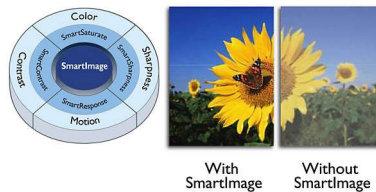

setups like gaming, graphics design and professional applications, the Ultra-narrow bezel display gives you the feeling of using one large display.

HDMI Ready

HDMI-ready

An HDMI-ready device has all the required hardware to accept High-Definition Multimedia Interface (HDMI) input. An HDMI cable enables high-quality digital video and audio to be transmitted over a single cable from a PC or any number of AV sources (including set-top boxes, DVD players, A/V receivers and video cameras).

SmartImage

SmartImage is an exclusive leading edge Philips technology that analyses the content displayed on your screen and gives you optimised display performance. This user-friendly interface allows you to select various modes like Office, Image, Entertainment, Economy etc., to fit the application in use. Based on the selection, SmartImage dynamically optimises the