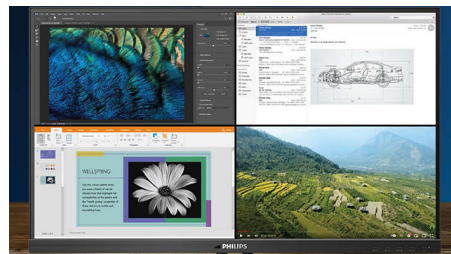

UltraClear 4K UHD Resolution

These Philips displays utilize high performance panels to deliver UltraClear, 4K UHD (3840 x 2160) resolution images. Whether you are demanding professional requiring extremely detailed images for CAD solutions, using 3D graphics applications or a financial wizard working on huge spreadsheets, Philips displays will make your images and graphics come alive.

Ultra Wide-Color Technology

Ultra Wide-Color Technology delivers a wider spectrum of colors for a more brilliant picture.

Ultra Wide-Color wider "color gamut" produces more natural-looking greens, vivid reds and deeper blues. Bring, media entertainment, images, and even productivity more alive and vivid colors from Ultra Wide-Color Technology.

VA display

Philips VA LED display uses an advanced multi-domain vertical alignment technology which gives you super-high static contrast ratios for extra vivid and bright images. While standard office applications are handled with ease, it is especially suitable for photos, web-browsing, movies, gaming, and demanding graphical applications. It's optimized pixel management technology gives you 178/178 degree extra wide viewing angle, resulting in crisp images.

MultiView technology for 4K

Philips MultiView feature on this expansive 4K UHD display enables you to have up to four systems each shown in Full HD on one screen. You can use the Picture-by-Picture (PbP) for monitoring four systems on one screen for control rooms or security. Or for multiple devices like two notebooks side-by-side simultaneously, making collaboration more