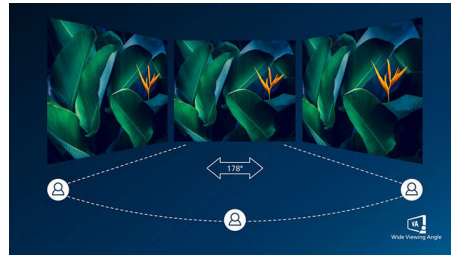

PHILIPS

4K Ultra HD LCD display with MultiView
40" (101.6 cm) 3840 x 2160 (4K UHD)

BDM4037UW/27

Highlights

Curved display design

Desktop monitors offer a personal user experience, which suits a curve design very well. The curved screen provides a pleasant yet subtle immersion effect, which focuses on you at the center of your desk.

UltraClear 4K UHD Resolution

These Philips displays utilize high performance panels to deliver UltraClear, 4K UHD (3840 x 2160) resolution images. Whether you are demanding professional requiring extremely detailed images for CAD solutions, using 3D graphics applications or a financial wizard working on huge spreadsheets, Philips displays will make your images and graphics come alive.

Ultra Wide-Color Technology

Ultra Wide-Color Technology delivers a wider spectrum of colors for a more brilliant picture.

Ultra Wide-Color wider "color gamut" produces more natural-looking greens, vivid reds and deeper blues. Bring, media entertainment, images, and even productivity more alive and vivid colors from Ultra Wide-Color Technology.

VA display

Philips VA LED display uses an advanced multi-domain vertical alignment technology which gives you super-high static contrast ratios for extra vivid and bright images. While standard office applications are handled with ease, it is especially suitable for photos, web-browsing, movies, gaming, and demanding graphical applications. It's optimized pixel management technology gives you 178/178 degree extra wide viewing angle, resulting in crisp images.