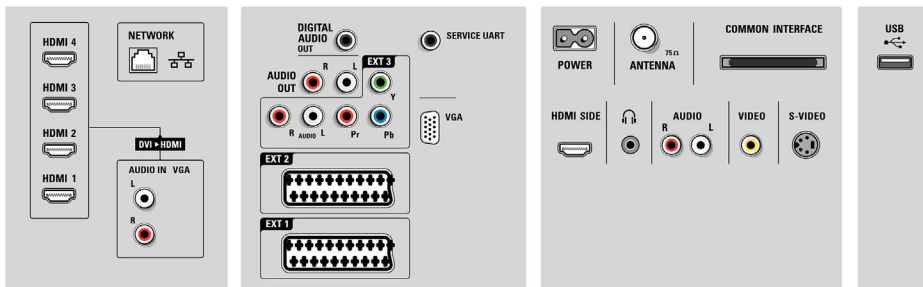

Specifications

Ambilight

- Ambilight Features: Ambilight Spectra 3, Lounge light mode
- Ambilight light system: LED wide color
- Dimming Function: Manual and via Light Sensor

Picture/Display

- Aspect ratio: Widescreen
- Diagonal screen size (inch): 52 inch
- Diagonal screen size (metric): 132 cm
- Color cabinet: Brushed aluminium decofront

- Panel resolution: 1920x1080p
- Brightness: 500 cd/m²
- Picture enhancement: Perfect Pixel HD Engine, Perfect Natural Motion, Perfect Contrast, Perfect Colors, Wide color gamut display, 3/2 - 2/2 motion pull down, 3D Combfilter, Active Control + Light sensor, Jagged Line Suppression, Progressive scan, 1080p 24/25/30Hz processing, 1080p 50/60Hz processing, 200Hz Clear LCD*, Scanning backlight, Local dimming LED backlight, Segmented LED backlight

- Display screen type: LCD Full HD W-UXGA Act. matrix
- Dynamic screen contrast: 5.000.000:1
- Response time (typical): 1 (BEW equiv.) ms
- Viewing angle: 176° (H) / 176° (V)
- Screen enhancement: Anti-Reflection coated screen
- Color processing: 2250 trillion colors 17bit RGB

Supported Display Resolution

- Computer formats: 640 x 480, 60Hz, 800 x 600,

Rear connectors