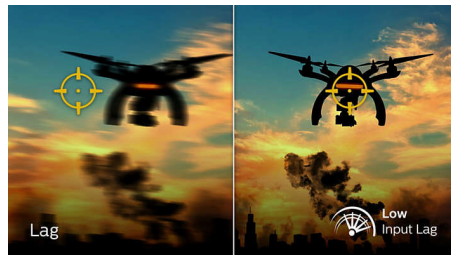

165 Hz Gaming

You play intense, competitive gaming. You demand display with lag free, ultra-smooth images. This Philips display redraws the screen image up to 165 times per second, effectively faster than a standard display. A lower frame rate can make enemies appear to jump from spot to spot on the screen, making them difficult targets to hit. With 165 Hz frame rate, you get those critical missing images on the screen which shows enemy movement in ultra-smooth motion so you can easily target them. With ultra-low input lag and no screen tearing, this Philips display is your perfect gaming partner

1 ms MPRT fast response

MPRT (motion picture response time) is a more intuitive way to describe response time, which directly refers to the duration between seeing blurry noise and clean, crisp images. The Philips gaming monitor with 1 ms MPRT effectively eliminates smearing and motion blur and delivers sharper and more precise visuals to enhance your gaming experience. The best choice for playing thrilling and twitch-sensitive games.

Low Input Lag

Input lag is the amount of time that elapses between performing an action with connected devices and seeing the result on screen. Low input lag reduces the time delay between entering a command from your devices to monitor, greatly improving play on twitch-sensitive video games, particularly important for playing fast-paced, competitive games.