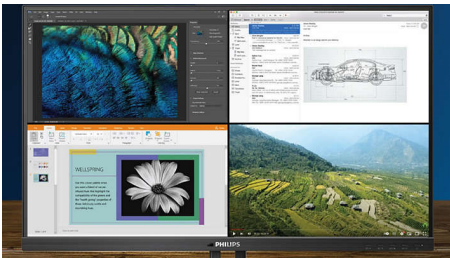

MultiView technology for 4K

Philips MultiView feature on this expansive 4K UHD display enables you to have up to four systems each shown in Full HD on one screen. You can use the Picture-by-Picture (PbP) for monitoring four systems on one screen for control rooms or security. Or for multiple devices like two notebooks side-by-side simultaneously, making collaboration more productive. Or Picture-in-Picture mode (PiP) watching a live football feed from your set-top box, while working on your PC.