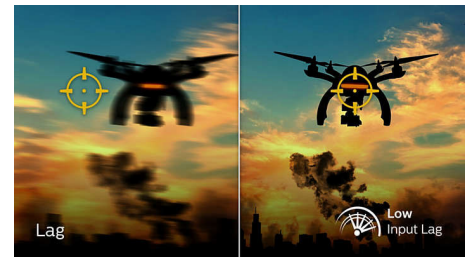

Low Input Lag

Input lag is the amount of time that elapses between performing an action with connected devices and seeing the result on screen. Low input lag reduces the time delay between entering a command from your devices to monitor, greatly improve on playing twitch-sensitive video games, particularly important to whom plays fast-paced, competitive games.