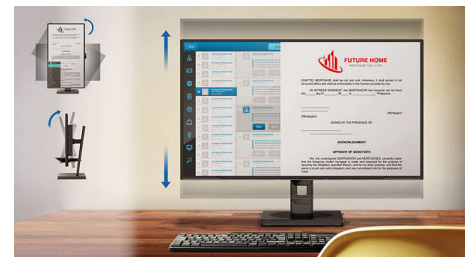

## Built-in stereo speakers

A pair of high-quality stereo speakers built into a display device. They may be visible front firing, or invisible down firing, top firing, rear firing etc. depending on model and design.

## Compact Ergo Base

The Compact Ergo Base is a people-friendly Philips monitor base that tilts, pivot and height-adjusts so each user can position the monitor for maximum viewing comfort and efficiency.