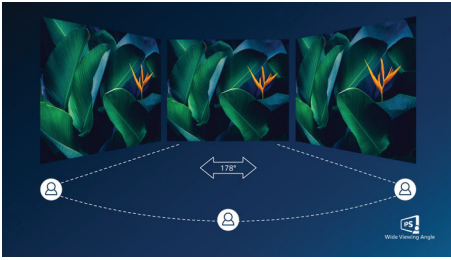

LCD monitor
E Line 27" (68.6 cm), 1920 x 1080 (Full HD)

Highlights

IPS technology

IPS displays use an advanced technology which gives you extra wide viewing angles of 178/178 degree, making it possible to view the display from almost any angle. Unlike standard TN panels, IPS displays gives you remarkably crisp images with vivid colors, making it ideal not only for Photos, movies and web browsing, but also for professional applications which demand color accuracy and consistent brightness at all times.