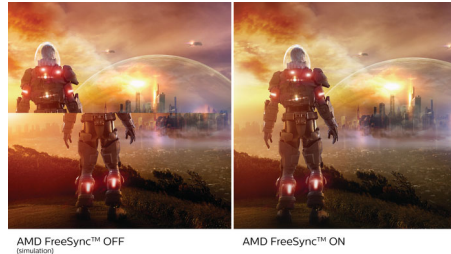

Ultra-smooth gaming

Gaming shouldn't be a choice between choppy gameplay or broken frames. With the new Philips monitor it doesn't have to be. Get fluid, artifact-free performance at virtually any framerate with AMD FreeSync™ technology, smooth quick refresh and ultra-fast response time.