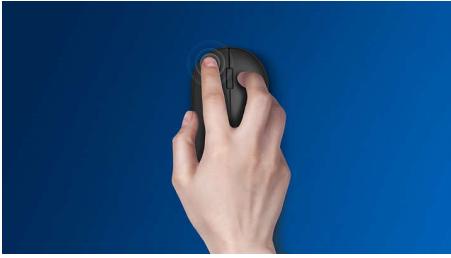

Multi-device bluetooth mouse
2.4GHz Wireless Bluetooth 3.0/5.0, Silent design, Up to 3200 DPI (adjustable)

Highlights

Buttons last millions of click

Buttons last millions of clicks for durability