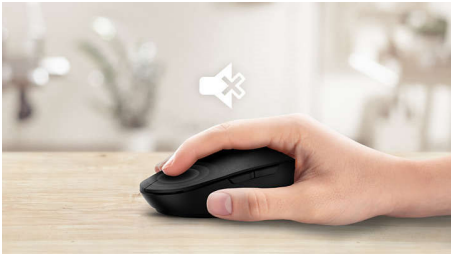

Reduced click sound

Reduced click sound, for quiet and comfortable experience