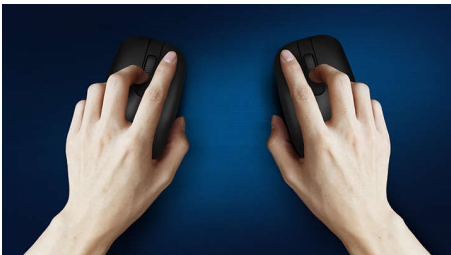

Comfortable, accurate control

- Ambidextrous shape feels good in right or left hand
- Comfortable ergonomic mouse design feels great
- High-definition optical tracking for smooth control

Philips reliability

- Buttons last millions of clicks for durability

PHILIPS

Wireless mouse
2.4 GHz Wireless Intelligent power saving, Silent design

Highlights

Smooth optical tracking

High-definition optical tracking for smooth control

Comfortable ergonomic design

Comfortable ergonomic mouse design feels great

Ambidextrous mouse design

Ambidextrous shape feels good in right or left hand

Buttons last millions of click

Buttons last millions of clicks for durability