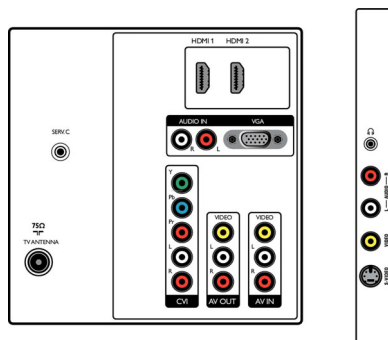

Loudspeakers

- Built-in speakers: 2

Connectivity

- AV 1: Audio L/R in, YPbPr
- AV 2: Audio L/R in, CVBS in
- EasyLink (HDMI-CEC): One touch play, System info (menu language), System standby
- Front / Side connections: Audio L/R in, CVBS in, Headphone Out, S-video in
- HDMI 1: HDMI v1.3
- HDMI 2: HDMI v1.3
- Other connections: PC-in VGA + Audio L/R in

Power

- Mains power: 100-240V, 50/60Hz
- Ambient temperature: 5 °C to 40 °C
- Power consumption: 130 W
- Standby power consumption: (typical) $\leq 0.15W$

Accessories

- Included accessories: Tabletop swivel stand, Power cord, Quick start guide, User Manual, Registration card, Warranty certificate, Remote Control, Batteries for remote control

Dimensions

- Set Width: 819 mm
- Set Height: 518 mm
- Set Depth: 92 mm
- Product weight: 14.5 kg
- Set width (with stand): 819 mm
- Set height (with stand): 579 mm
- Set depth (with stand): 220 mm
- Product weight (+stand): 18 kg
- Box width: 938 mm