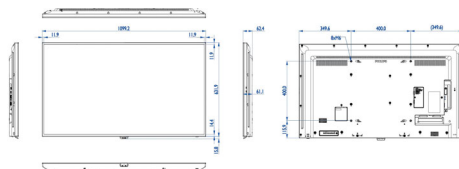

Operating conditions

- Altitude: 0 ~ 3000 m
- Temperature range (operation): 5 ~ 40 °C
- MTBF: 50,000 hour(s)
- Relative humidity: 20 ~ 80 (operation), 10 - 90%(storage) %
- Temperature range (storage): -20 ~ 60 °C

Multimedia Applications

- USB Playback Video: ASF, AVI, DAT, FLV, MKV, MP4, MPEG, MPG, TS, VOB, WEBM, WMV
- USB Playback Picture: BMP, JPEG, JPG, PNG
- USB Playback Audio: AAC, M4A, MP3, WMA

Internal Player

- CPU: ARM Quad-core processor
- Memory: 2GB DDR3
- Storage: 8GB eMMC

Accessories

- Included accessories: AC Power Cord, RS232

- cable, Quick start guide, IR sensor cable (1.8M), Batteries for remote control, Remote Control
- Included Accessories: RS232 daisy-chain cable, USB Cover and screw x1
- Optional accessories: Table top stand
- Stand: BM05923/BM02542/BM05922

Miscellaneous

- On-Screen Display Languages: Arabic, Simplified Chinese, Traditional Chinese, English, French, German, Italian, Polish, Russian, Spanish, Turkish, Japanese, Czech, Danish, Dutch, Finnish, Norwegian, Portuguese, Swedish
- Warranty: 3 year warranty
- Regulatory approvals: CE, UL/cUL, CB, FCC, Class B, BSMI, CCC, EAC, EMF, EnergyStar 7.0, PSB, CECP

Issue date 2024-03-25

Version: 12.1.2

EAN: 87 12581 74363 5

© 2024 Koninklijke Philips N.V.
All Rights reserved.

Specifications are subject to change without notice.
Trademarks are the property of Koninklijke Philips N.V.
or their respective owners.

www.philips.com