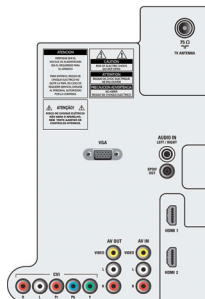

Sound

- Output power (RMS): 20W
- Sound System: Mono, Nicam Stereo, Stereo
- Sound Enhancement: Auto Volume Leveller, Incredible Surround, Smart Sound, Treble and Bass Control

Loudspeakers

- Built-in speakers: 2

Connectivity

- AV 1: Audio L/R in, YPbPr
- AV 2: Audio L/R in, CVBS in
- EasyLink (HDMI-CEC): One touch play, EasyLink, Remote control pass-through, System audio control, System standby
- Front / Side connections: HDMI v1.3, S-video in, CVBS in, Audio L/R in, Headphone Out, USB
- HDMI 1: HDMI v1.3
- HDMI 2: HDMI v1.3
- Other connections: Monitor out, CVBS, L/R (cinch), PC-in VGA + Audio L/R in, S/PDIF out (coaxial)

Power

- Mains power: 220-240V, 50/60Hz
- Ambient temperature: 5 °C to 35 °C
- Power consumption: 280 W
- Standby power consumption: 0.15 W (typical)

Accessories

- Included accessories: Tabletop swivel stand, Power cord, Quick start guide, User Manual, Remote Control, Batteries for remote control

Dimensions

- Set Width: 1104.5 mm
- Set Height: 677.1 mm
- Set Depth: 91.5 mm
- Product weight: 20.14 kg
- Set width (with stand): 1104.5 mm
- Set height (with stand): 715.6 mm
- Set depth (with stand): 310 mm
- Product weight (+stand): 24.38 kg
- Box width: 1389 mm
- Box height: 766 mm
- Box depth: 280 mm
- Weight incl. Packaging: 32 kg
- Wall mount compatible: 400 x 400 mm

Rear connectors