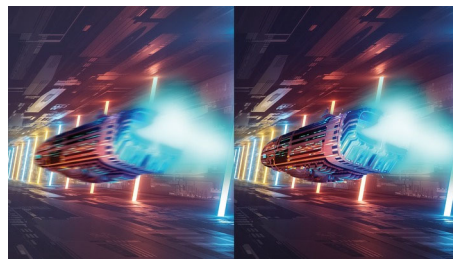

144Hz Gaming

You play intense, competitive gaming. You demand display with lag free, ultra-smooth images. This Philips display redraws the screen image up-to 144 times per second, effectively 2.4x faster than a standard display. A lower frame rate can make enemies appear to jump from spot to spot on the screen, making them difficult targets to hit. With 144Hz frame rate, you get those critical missing images on the screen which shows enemy movement in ultra-smooth motion so you can easily target them. With ultra-low input lag and no screen tearing, this Philips display is your perfect gaming partner