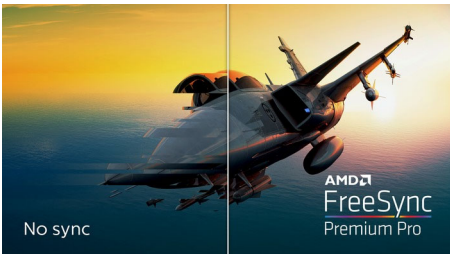

AMD FreeSync™ Premium Pro

Gaming shouldn't be a choice between choppy gameplay or broken frames. This display is certified with AMD FreeSync™ Premium Pro, which provides a variable refresh rate (VRR) and the true HDR gaming experience. This provides a combination of smooth gaming at peak performance, and exceptional high dynamic range visuals while still maintaining low latency.