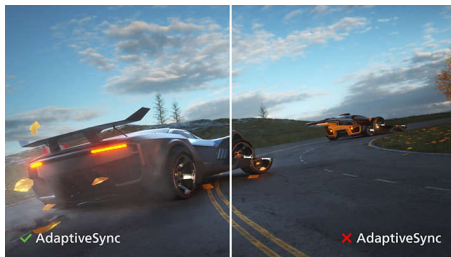

Adaptive-Sync technology

Gaming shouldn't be a choice between choppy gameplay or broken frames. Get fluid, artefact-free performance at virtually any frame rate with Adaptive-Sync technology, smooth quick refresh and ultra-fast response time.