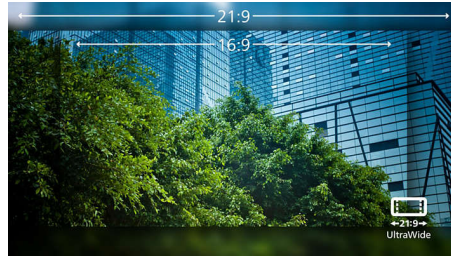

UltraWide CrystalClear images

These Philips screens deliver CrystalClear, UltraWide Quad HD 3440 x 1440 pixel images. Utilizing high performance panels with high-density pixel count, 178/178 wide viewing angles, these new displays will make your images and graphics come alive. The UltraWide 21:9 format enables more productivity with more room for side-by-side comparisons and more viewable spreadsheet columns. Whether you are demanding professional requiring extremely detailed information for CAD-CAM solutions, or a financial wizard working on huge spreadsheets, Philips displays delivers CrystalClear images.