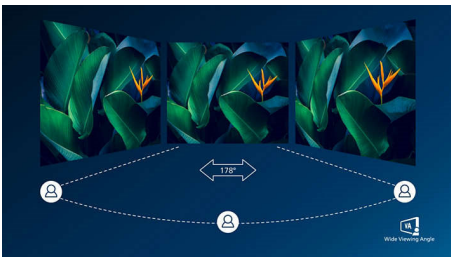

Superb Picture Quality

- VA display delivers awesome images with wide viewing angles
- CrystalClear images with UltraWide QHD 3440 x 1440 pixels

PHILIPS

Highlights

USB-C connection

This Philips display features a USB type-C connector with power delivery. With intelligent and flexible power management, you can power charge your compatible device directly. Its slim, reversible USB-C allows for easy, one-cable connection. You can watch high resolution video and transfer data at a super-speed, while powering up and re-charging your compatible device at the same time.

VA display

Philips VA LED display uses an advanced multi-domain vertical alignment technology which gives you super-high static contrast ratios for extra vivid and bright images. While standard office applications are handled with ease, it is especially suitable for photos, web-browsing, movies, gaming, and demanding graphical applications. Its optimized pixel management technology gives you 178/178 degree extra wide viewing angle, resulting in crisp images.