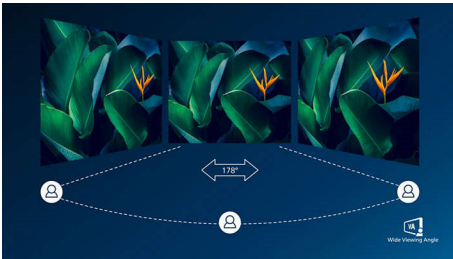

VA display

Philips VA LED display uses an advanced multi-domain vertical alignment technology which gives you super-high static contrast ratios for extra vivid and bright images. While standard office applications are handled with ease, it is especially suitable for photos, web-browsing, movies, gaming, and demanding graphical applications. It's optimized pixel management technology gives you 178/178 degree extra wide viewing angle, resulting in crisp images.