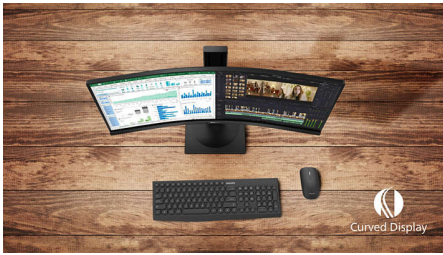

### Features designed for you

- DisplayPort connection for maximum visuals
- HDMI ensures universal digital connectivity
- Built-in stereo speakers for multimedia
- Less eye fatigue with Flicker-free technology
- LowBlue Mode for easy on-the-eyes productivity
- Cable management reduces cable clutter for neat workspace

### Superb Picture Quality

- SmartContrast for rich black details
- 16:9 Full HD display for crisp detailed images
- VA display delivers awesome images with wide viewing angles
- SmartImage game mode optimized for gamers
- Effortlessly smooth gameplay with AMD FreeSync™ technology

## Curved display design

Desktop monitors offer a personal user experience, which suits a curve design very well. The curved screen provides a pleasant yet subtle immersion effect, which focuses on you at the center of your desk.

## What's in the box?

**Cables:** HDMI cable, Audio cable, Power cable  
**Monitor with stand**  
**User Documentation**

\* Radius of the arc of the display curvature in mm

\* The maximum resolution works for either HDMI input or DP input.