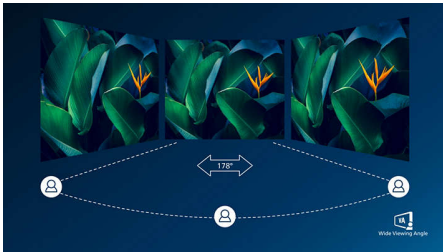

VA display

Philips VA LED display uses an advanced multi-domain vertical alignment technology which gives you super-high static contrast ratios for extra vivid and bright images. While standard office applications are handled with ease, it is especially suitable for photos, web-browsing, movies, gaming, and demanding graphical applications. It's optimized pixel management technology gives you 178/178 degree extra wide viewing angle, resulting in crisp images.