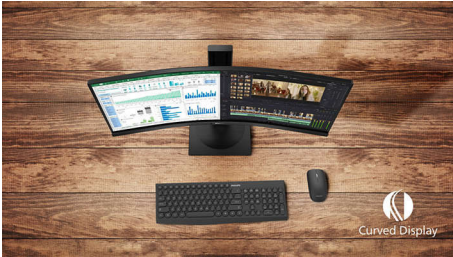

#### Features designed for you

- DisplayPort connection for maximum visuals
- HDMI ensures universal digital connectivity
- Built-in stereo speakers for multimedia
- Less eye fatigue with Flicker-free technology
- LowBlue Mode for easy on-the-eyes productivity
- Cable management reduces cable clutter for neat workspace

#### Superb Picture Quality

- SmartContrast for rich black details
- 16:9 Full HD display for crisp detailed images
- VA display delivers awesome images with wide viewing angles
- SmartImage game mode optimized for gamers
- Effortlessly smooth gameplay with AMD FreeSync™ technology

# PHILIPS

Full HD Curved LCD monitor  
E Line 27" (68.6 cm), 1920 x 1080 (Full HD)

## Curved display design

Desktop monitors offer a personal user experience, which suits a curve design very well. The curved screen provides a pleasant yet subtle immersion effect, which focuses on you at the center of your desk.