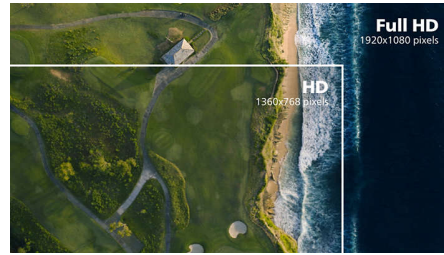

16:9 Full HD display

Picture quality matters. Regular displays deliver quality, but you expect more. This display features enhanced Full HD 1920 x 1080 resolution. With Full HD for crisp detail paired with high brightness, incredible contrast and realistic colors expect a true to life picture.