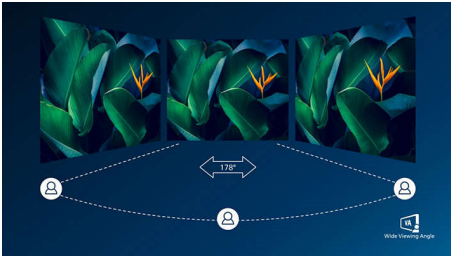

PHILIPS

LCD monitor
V Line 27" (68.6 cm), 1920 x 1080 (Full HD)

Highlights

VA display

Philips VA LED display uses an advanced multi-domain vertical alignment technology which gives you super-high static contrast ratios for extra vivid and bright images. While standard office applications are handled with ease, it is especially suitable for photos, web-browsing, movies, gaming, and demanding graphical applications. It's optimized pixel management technology gives you 178/178 degree extra wide viewing angle, resulting in crisp images.