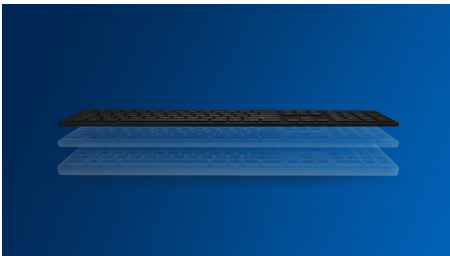

Keyboard designed for ultimate productivity

- Familiar layout for easy typing
- Low-profile keys for comfortable quiet typing
- Thin profile design looks great on your desk

Comfortable accurate control

- High definition optical tracking for smooth control
- Comfortable ergonomic mouse design feels great
- Ambidextrous shape feels good in right or left hand

PHILIPS

Keyboard-mouse combo
3 buttons 2.4GHz Wireless, Optical Sensor

SPT6324/01

Highlights

Familiar keyboard layout

Familiar layout for easy typing

Quiet-typing

Low-profile keys for comfortable quiet typing

Thin profile design

Thin profile design looks great on your desk

Smooth optical tracking

High definition optical tracking for smooth control

Comfortable ergonomic design

Comfortable ergonomic mouse design feels great