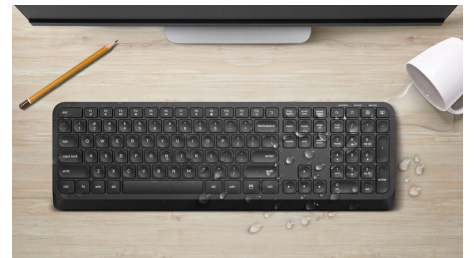

Keyboard designed for ultimate productivity

- Familiar layout for easy typing
- Low-profile keys for comfortable quiet typing
- Thin profile design looks great on your desk

Comfortable accurate control

- High definition optical tracking for smooth control
- Comfortable ergonomic mouse design feels great
- Ambidextrous shape feels good in right or left hand

PHILIPS

Keyboard-mouse combo
3 buttons 2.4GHz Wireless, Optical Sensor

SPT6324/01

Highlights

Familiar keyboard layout

Familiar layout for easy typing

Quiet-typing

Low-profile keys for comfortable quiet typing

Thin profile design

Thin profile design looks great on your desk

Smooth optical tracking

High definition optical tracking for smooth control

Comfortable ergonomic design

Comfortable ergonomic mouse design feels great

Ambidextrous mouse design

Ambidextrous shape feels good in right or left hand

Keystrokes for durability

Keys last millions of keystrokes for durability

Water resistant keys

Life can be messy. With this water resistant keyboard, the occasional spill or spray off is no problem. These keyboards are built to last.