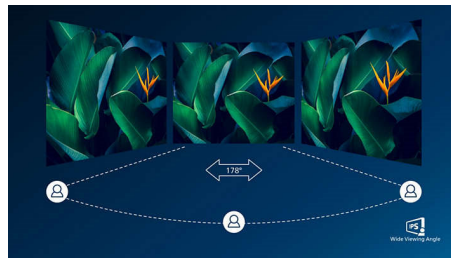

USB-A with DisplayLink

USB-A with DisplayLink enables compatibility with existing laptops

Built-in RJ-45 Ethernet

Built-in RJ-45 Ethernet gives data security

IPS technology

IPS displays use advanced technology that gives you extra-wide viewing angles of 178/178 degrees, making it possible to view the display from almost any angle — even in 90-degree Pivot mode! Unlike standard TN panels, IPS displays gives you remarkably crisp images with vivid colours, making it ideal not only for Photos, films and web browsing, but also for professional applications that demand colour accuracy and consistent brightness at all times.