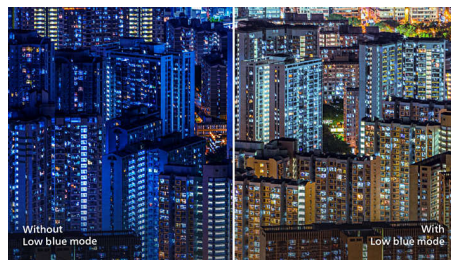

LowBlue Mode

Studies have shown that just as ultra-violet rays can cause eye damage, shortwave-length blue light rays from LED displays can cause eye damage and affect vision over time. Developed for wellbeing, the Philips LowBlue Mode setting uses a smart software technology to reduce harmful shortwave blue light.