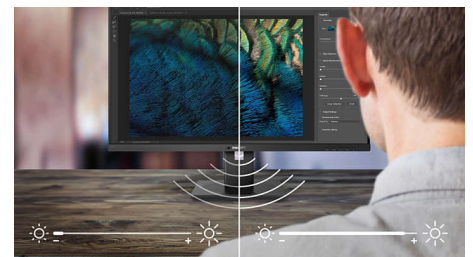

PowerSensor

PowerSensor is a built-in 'people sensor' that transmits and receives harmless infrared signals to determine if the user is present and then automatically reduces monitor brightness when the user steps away from the desk, cutting energy costs by up to 80 percent and prolonging monitor life

USB Docking

IPS Wide Viewing Angle

LowBlue Mode

Windows Hello

PowerSensor

LightSensor

Flicker-free

Quad HD

USB-C Docking