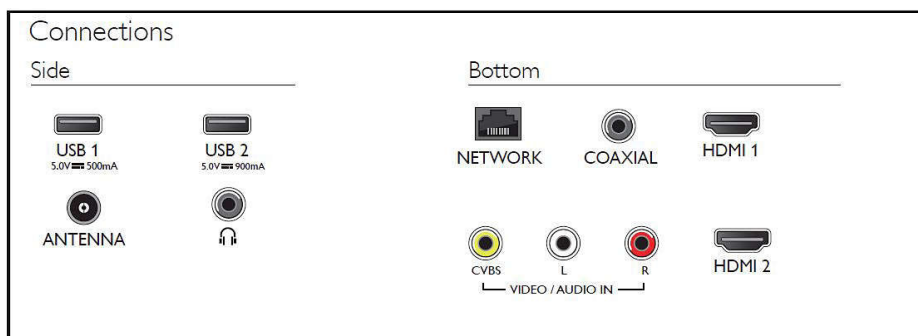

Issue date 2023-10-05

Version: 7.1.1

EAN: 87 18863 01336 6

© 2023 Koninklijke Philips N.V.
All Rights reserved.

Specifications are subject to change without notice.
Trademarks are the property of Koninklijke Philips N.V.
or their respective owners.

www.philips.com

* EPG and actual visibility (up to 8 days) is country and operator dependent.
* USB recording for digital channels only, recordings may be limited by broadcast copy protection (C1+). Country and channel restrictions may apply.
* This TV does not support Pause TV/USB recording when your CI Plus CAM card inserted